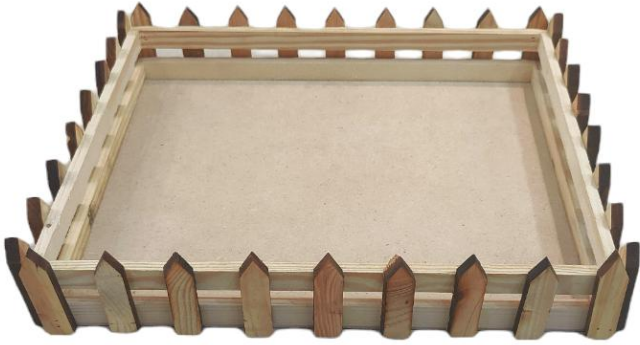

Size

12x8x2

220/-

Pine Box With 4 side Acrylic

size in inches	Price
6x6x3.5	200
8x8x3.5	250
10x10x3.5	300
12x12x3.5	350
14x14x3.5	600

Pine Rectangle Handle Baskets

Size (inches)	Price
12x8x4.5	250
15x12x4.5	350

Pine Platter Trays

Size (inches)	Price
10x10	200
12x12	250

Pine Tijori Boxes

Size	Price
6x5x2	170
8x12x2	250

Pine Octa cone Trays

Size (Inches)	Price
8x8x3	220
10x10x3	230
12x12x3	280

Pine Jar Hampers

Size (Inches)	Price
4.5x8x3	180
4x12x3	220

Pine Fence Trays

Size (Inches)	Price
6x8x2	160
10x8x2	200
14x12x2	250
14x16x2	360

Pine Boxes

10x15x3

400

Leather Window Trunk Boxes

10x14x3
500/-

Color
Blue/ Pink