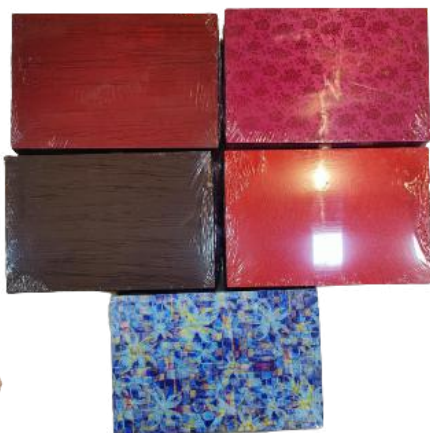

Color

Black / White

MDF ECO Trunk Boxes

Size (Inches)	Price
6x8x3.5	300
8x12x3.5	400
10x15x3.5	500

Color

Available as per stock

MDF Premium Glitter Trunk boxes

Size (inches)	Price
6x8x3.5	400
8x12x3.5	500
10x15.3.5	600

Color

Available as per stock

MDF Satin Hamper Boxes

Size (Inches)	Price
6x8x3.5	300
8x12x3.5	400
10x15x3.5	500

Color

Available as per stock

MDF Premium Foil Trunk boxes

Size (inches)	Price
6x8x3.5	400
8x12x3.5	500
10x15.3.5	600