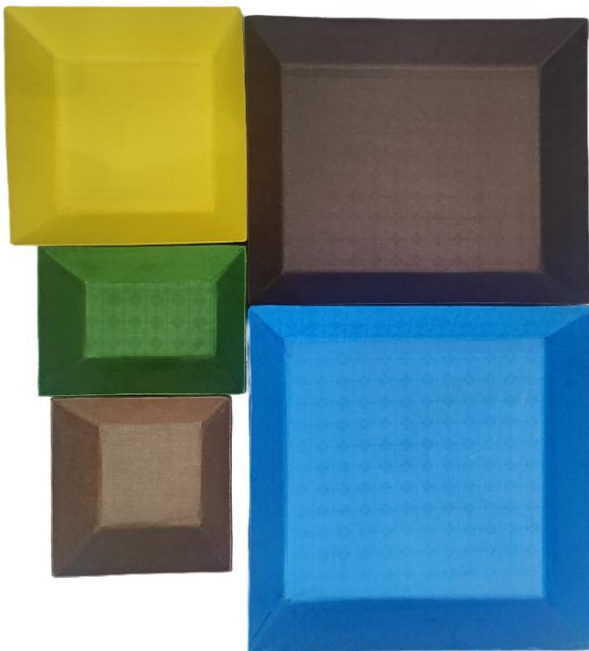

Color-
Available As Per Stock

Hamper Paper Boxes

Color-
Available As per stock

Size(Inches)

10x10x4

Price

250

Round Flower Boxes

Size(Inches)	Price
6x6x5.5	150
7x7x6	200
8x8x6.5	220
9x9x7	250

Color-
Black / White

Paper Trunk Boxes

Size (Inches)	Price
6x8x3	180
7x11x3.5	200

Color-
Available As Per Stock

Window Chocolate Boxes

Cavity	Price
6 cavity	70
9 cavity	90
12 cavity	100
15 cavity	140
16 cavity	140
18 cavity	150
20 cavity	160
24 cavity	170

Paper Trays

Color-
Available As Per Stock

Size(Inches)	Price
5x7x2	60
6.5x9.5x2	70
8.5x8.5x2	90
10x10x2	110
12.5x12.5x2	140

Paper Foil Trays

Size(Inches)	Price
4x4x2	60
5x3x2	60
4x7x2	70
6x6x2	90
8x8x2	110
8x10x2	120
10x10x2	140
12x12x2	170
10x13x2	170