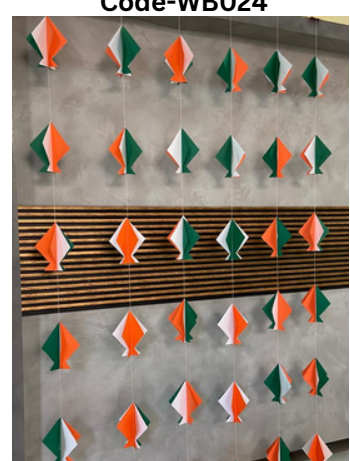

3D Mega Star - Tiranga
hangings
Code-WB022

6 feet - 30/- MOQ-20
12 feet - 50/- MOQ-20

3D Mega Heart - Tiranga
Code-WB023

6 feet - 30/- MOQ-20
12 feet - 50/- MOQ-20

3D Mega Kite - Tiranga
hangings
Code-WB024