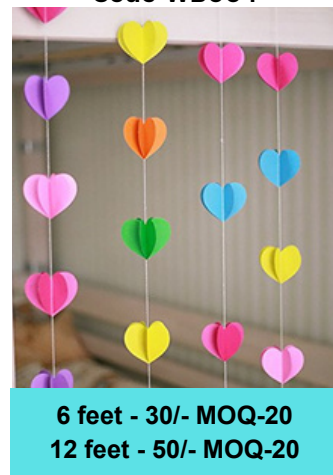

3D Mega Heart hanging-
Multicolor
Code-WB004

6 feet - 30/- MOQ-20
12 feet - 50/- MOQ-20