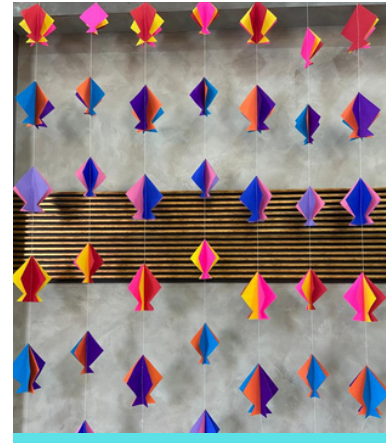

3D Mega Kite hangings
(Bornahan special)
Code-WB016

6 feet - 30/- MOQ-20
12 feet - 50/- MOQ-20