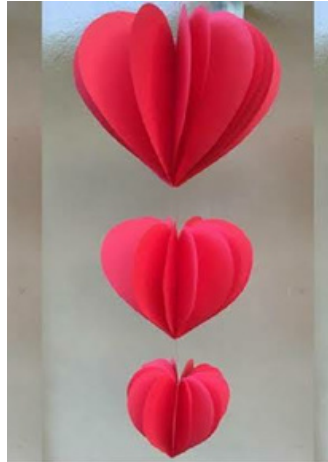

4D Big Heart hanging
Code-WB034

2 feet - 27/- MOQ-20