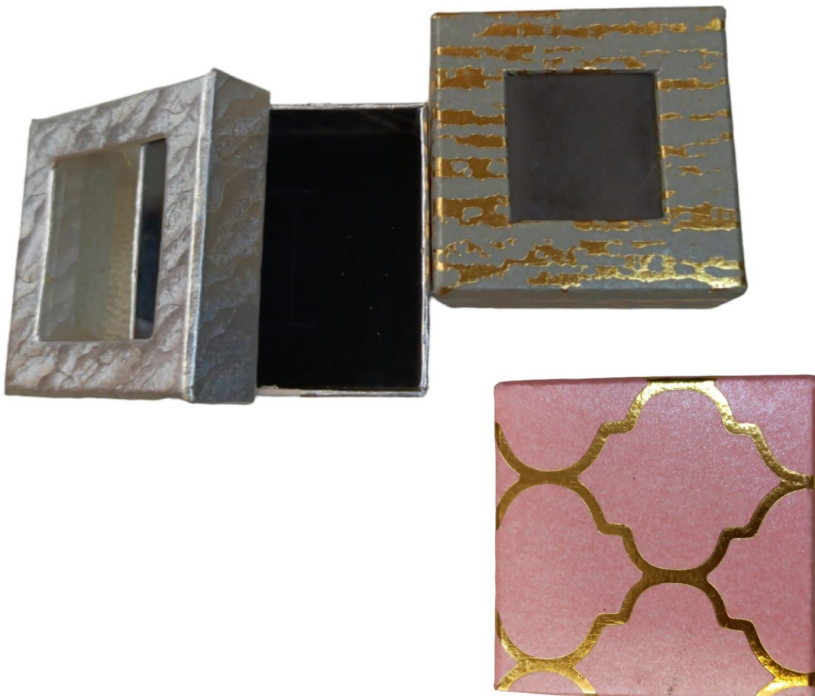

Ring Box

Size
2x2x1.5

Price
30/-